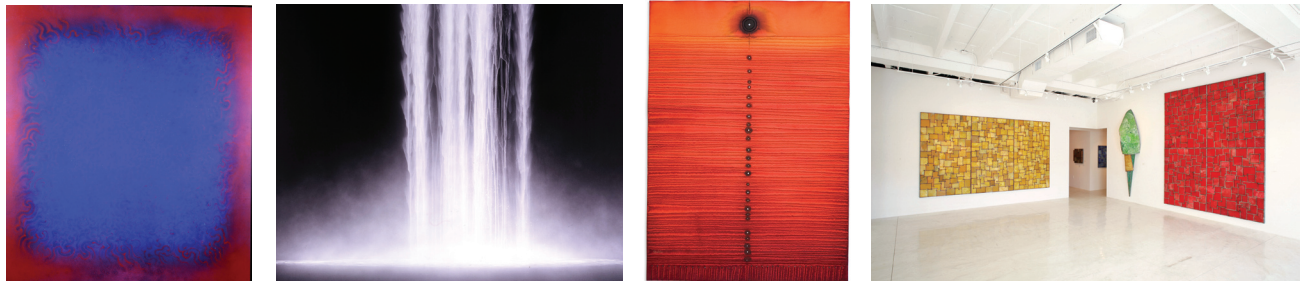

FOR IMMEDIATE RELEASE

SUNDARAM TAGORE GALLERY IN HONG KONG IS PLEASED TO PRESENT *IN YOUR MIND'S EYE: An Asian Group Show That Highlights Artists With Deep Roots in the East*

October 16 - November 8, 2008

(l-r) Natvar Bhavsar, Hiroshi Senju, Sohan Qadri, Nathan Slate Joseph

Hong Kong, SAR, October 16, 2008 – SUNDARAM TAGORE GALLERY IN HONG KONG is pleased to present works by its Asian artists in an exhibition entitled: *In Your Mind's Eye*. The exhibition opens with a cocktail reception on Thursday, October 16, from 6:30 to 8:30 p.m. and runs through November 8. The show includes works from seven of the gallery's most influential Asian artists.

Gallerist Sundaram Tagore said, "We are excited to present works that are very unique – they are from our Asian artists, representing Korea, Japan, India, and Uzbekistan. Seen together, they weave a very dynamic dialogue and address issues of east and west."